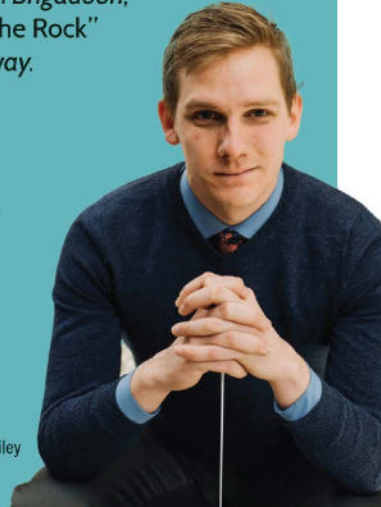

FIDDLIN' AROUND

Saturday, April 12, 2025 • 7:30pm

Daniel Wiley, conductor
Caitlin Warbelow, violin/fiddle
Young Fiddlers
Selected Vocal Ensemble & Soloists

Hear violinist/fiddler and musician extraordinaire, Caitlin Warbelow, as she dazzles us with a variety of memorable music from the Irish, Acadian, and Southern fiddle traditions, including the "Devil Went Down to Georgia." Young fiddlers and singers from our community will also perform "It's Almost Like Being in Love" from *Brigadoon*, and "Welcome to the Rock" from *Come from Away*.

All concerts are held at
the Butler Intermediate
High School, Butler, PA.
Program and artists are
subject to change.

Wiley