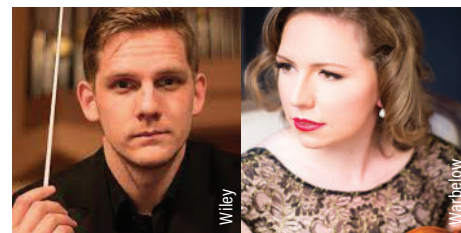

HOLIDAY TRADITIONS

Saturday, December 7, 2024 • 7:30pm

Austin Chanu, conductor
Butler County Symphony Chorus

Kick-off your holiday season with the whole family and the Butler County Symphony Orchestra! Celebrate with the music of *The Nutcracker*, *A Charlie Brown Christmas*, and the *Festive Sounds of Hanukkah*. Warm your heart and your vocal chords while joining us in a festive audience Sing-Along.

Saturday, November 2, 2024 • 7:30pm

Moon Doh, conductor
Alexander Dimitrov, cello

Sergei Prokofiev: *Sinfonia Concertante* for Cello and Orchestra, Op. 125
Hector Berlioz: *Symphonie Fantastique*, Op. 14

FIDDLIN' AROUND

Saturday, April 12, 2025 • 7:30pm

Daniel Wiley, conductor
Caitlin Warbelow, violin/fiddle
Young Fiddlers
Selected Vocal Ensemble & Soloists

Hear violinist/fiddler and musician extraordinaire, Caitlin Warbelow, as she dazzles us with a variety of memorable music from the Irish, Acadian, and Southern fiddle traditions, including the "Devil Went Down to Georgia." Young fiddlers and singers from our community will also perform "It's Almost Like Being in Love" from *Brigadoon*, and "Welcome to the Rock" from *Come from Away*.