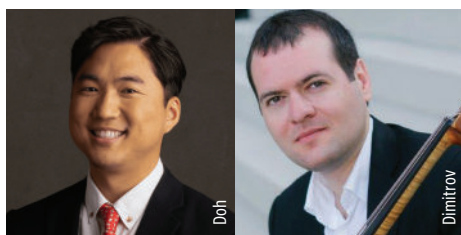

LET US AMAZE YOU!

JUST ANNOUNCED!

2024/2025 SEASON

VIDEO GAMES AT THE SYMPHONY

Saturday, October 5, 2024 • 7:30pm

Moon Doh, conductor

This immersive orchestra performance features the music along with footage and synchronized lighting from *Super Mario Brothers*, *The Legend of Zelda*, *Halo Reach*, *Final Fantasy VI*, *Castlevania*, and more. Feel the power and emotion of the orchestra combined with the stunning visuals of your favorite video games. Come dressed as your favorite character for a costume contest at intermission.

SYMPHONIE FANSTASTIQUE!

Saturday, November 2, 2024 • 7:30pm

Moon Doh, conductor
Alexander Dimitrov, cello

Sergei Prokofiev: *Sinfonia Concertante for Cello and Orchestra*, Op. 125
Hector Berlioz: *Symphonie Fantastique*, Op. 14

Saturday, April 12, 2025 • 7:30pm

Daniel Wiley, conductor
Caitlin Warbelow, violin/fiddle
Young Fiddlers
Selected Vocal Ensemble & Soloists

Hear violinist/fiddler and musician extraordinaire, Caitlin Warbelow, as she dazzles us with a variety of memorable music from the Irish, Acadian, and Southern fiddle traditions, including the "Devil Went Down to Georgia." Young fiddlers and singers from our community will also perform "It's Almost Like Being in Love" from *Brigadoon*, and "Welcome to the Rock" from *Come from Away*.