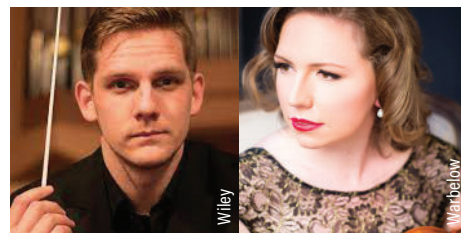

FIDDLIN' AROUND

Saturday, April 12, 2025 • 7:30pm

Daniel Wiley, conductor
Caitlin Warbelow, violin/fiddle
Young Fiddlers
Selected Vocal Ensemble & Soloists

Hear violinist/fiddler and musician extraordinaire, Caitlin Warbelow, as she dazzles us with a variety of memorable music from the Irish, Acadian, and Southern fiddle traditions, including the "Devil Went Down to Georgia." Young fiddlers and singers from our community will also perform "It's Almost Like Being in Love" from *Brigadoon*, and "Welcome to the Rock" from *Come from Away*.

All concerts are held at the Butler Intermediate High School, Butler, PA, unless noted. Program and artists are subject to change.

SUBSCRIBE FOR THE BEST SEATING & PRICING! BUTLERSYMPHONY.ORG | 724.283.1402